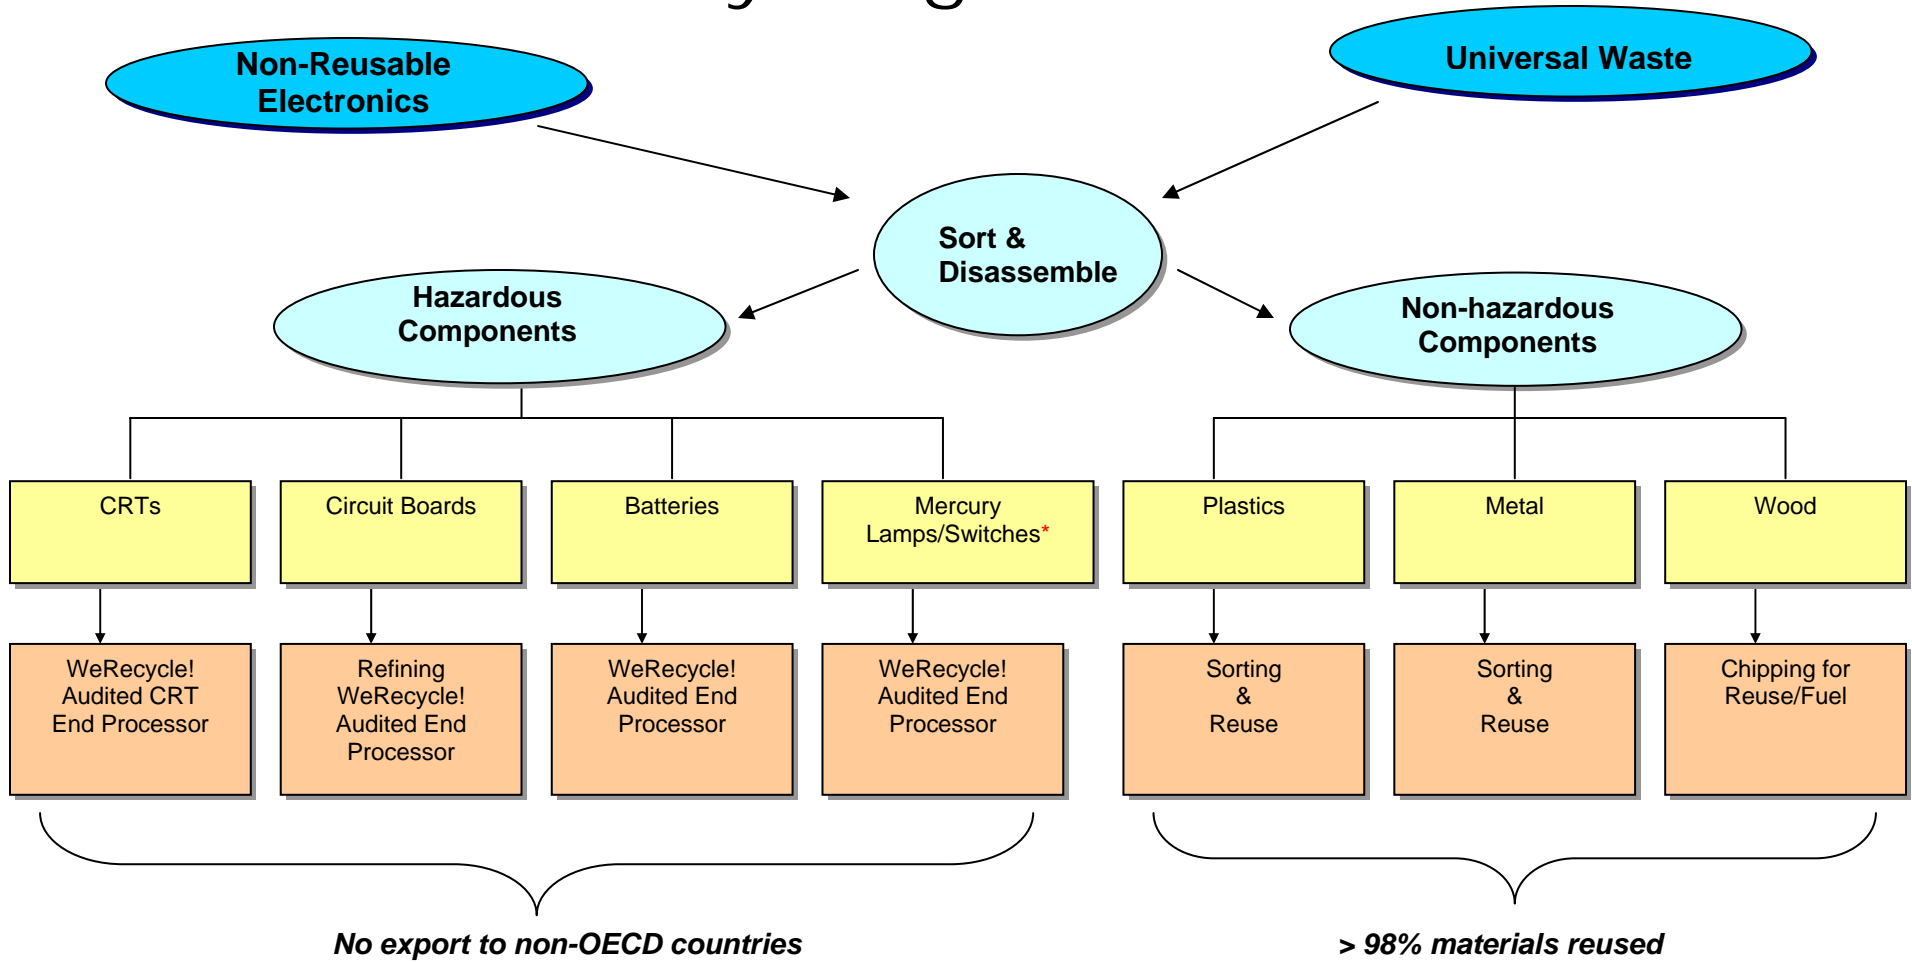

Recycling Process

* 99.9% mercury recovery

WeRecycle!

IT Asset Recovery & Recycling Solutions

Toll Free: 877-937-3292

www.WeRecycle.com

Email: Info@WeRecycle.com