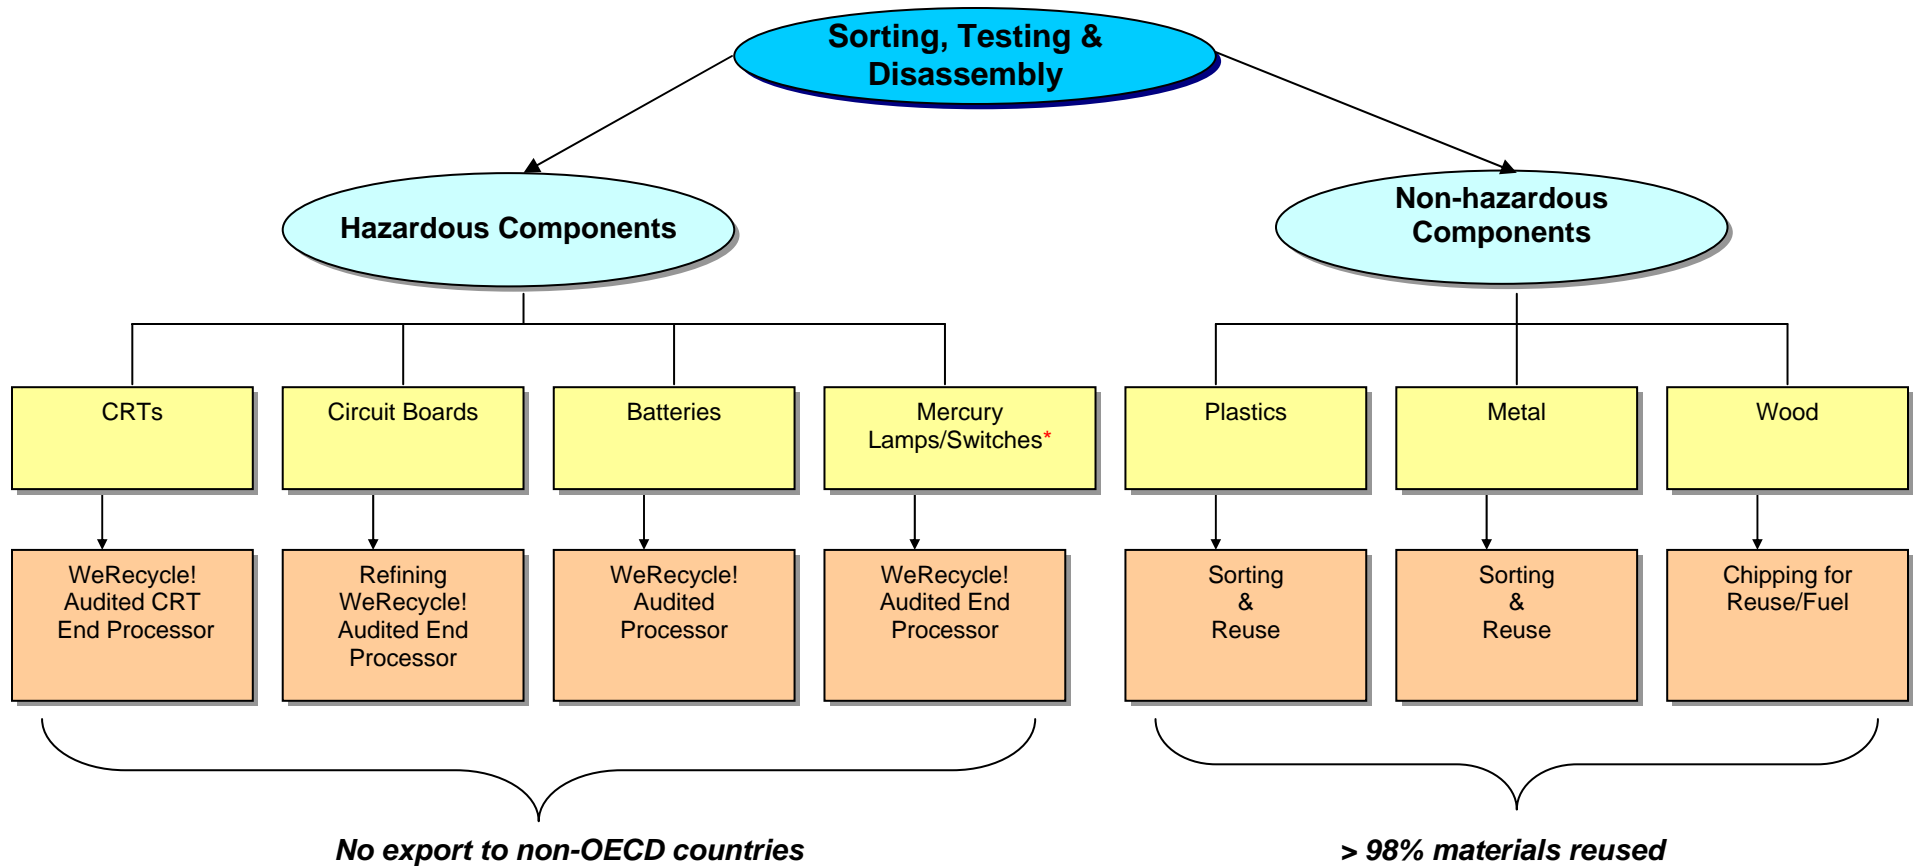

Electronics Recycling Disassembly Process

* 99.9% mercury recovery

WeRecycle!

IT Asset Recovery & Recycling Solutions

Toll Free: 877-937-3292

www.WeRecycle.com

Email: Info@WeRecycle.com